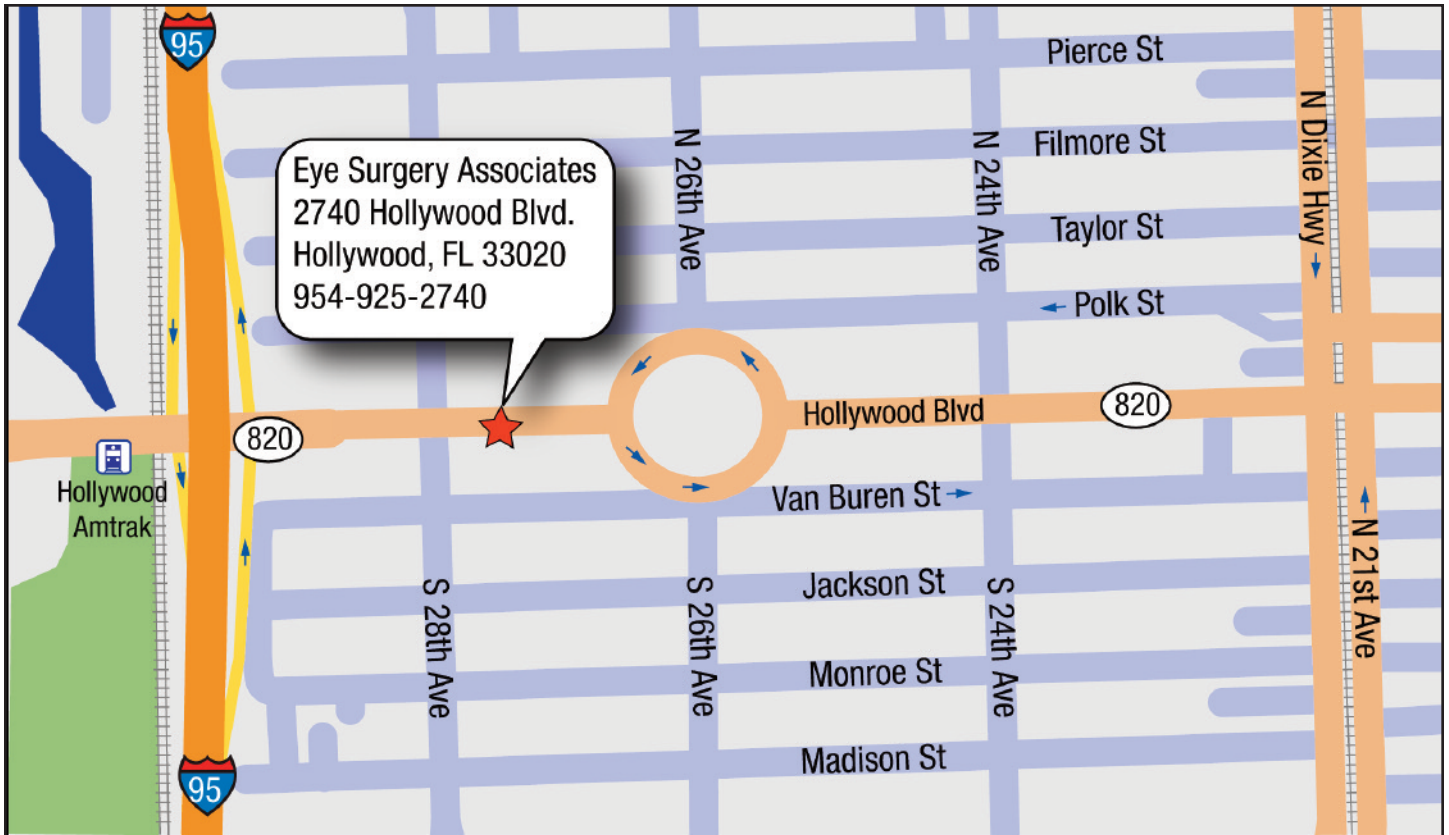

Eye Surgery  
Associates

Hollywood Office  
2740 Hollywood Blvd.  
Hollywood, FL 33020  
954-925-2740  
954-923-8379 (FAX)

From I-95, exit east on Hollywood Blvd. Drive approximately  $\frac{1}{4}$  mile to the intersection of 28th Ave. and Hollywood Blvd. Our office is just past this intersection on the south side of Hollywood Blvd. Adjacent to the International House of Pancakes restaurant. Parking is available behind the building.